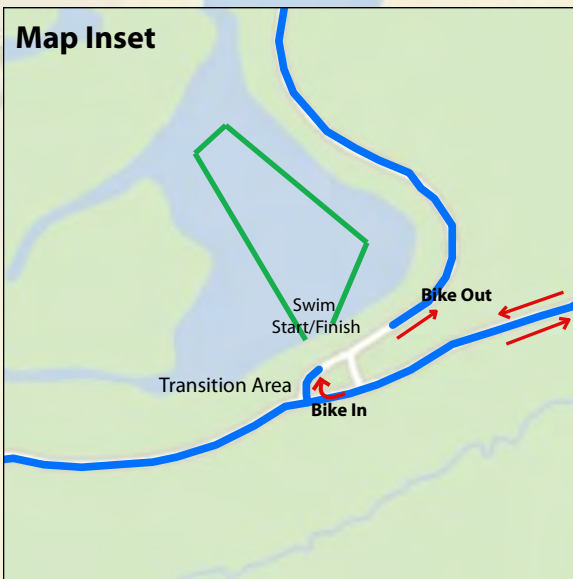

## Charleston Sprint Triathlon Series Bike Course Description

- Head east out of Transition onto James Island Pkwy
- Turn right onto Osprey Point
- Right back onto James Island Pkwy
- Turn right onto Riverland Drive at the park entrance
- Very sharp right turn onto Grimball Road
- Right onto Folly Road
- Turn around at the Fire Station making a slight right onto Old Folly Beach Road
- Left onto Folly Road
- Left onto Grimall Road
- Slight right onto Riverland Drive
- Left into James Island County Park (James Island Pkwy)
- Right into Transition

### Map Inset

map provided by McKee Spatial Solutions